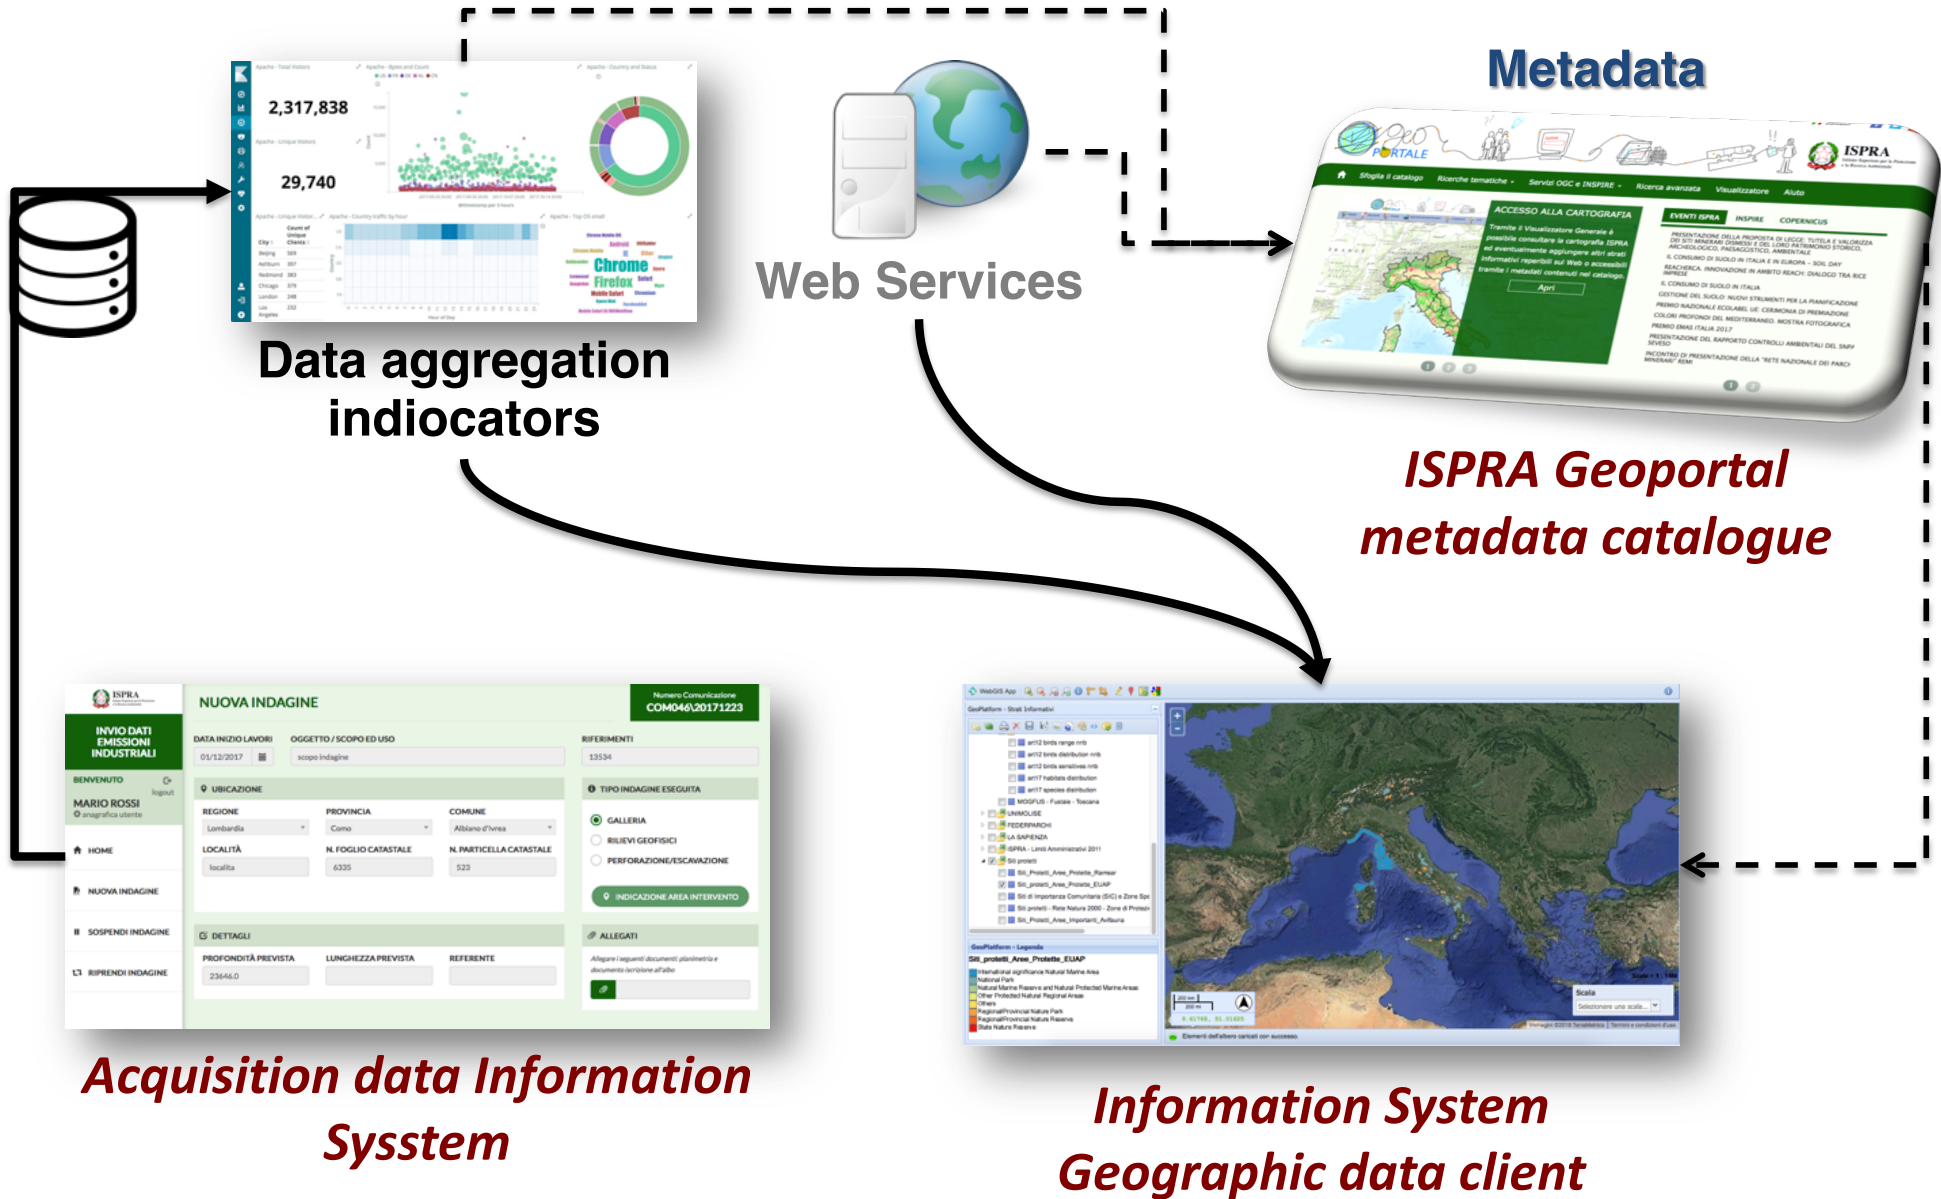

5 Linked Open Data
Datasets published

36 Utility services for
mobile or web
application

Data Management diagramm

SINA internal Information System

i.g. Urban quality indicators i.g.Environmental Status indicators Es. Water Framework Directive

Multi-platform Information system

CERCA

SFOGLIA IL CATALOGO ISPRA

VISUALIZZATORE

Ricerca nella rete di cataloghi

Cerca

Risultati 1-15 di 135 record

[1](#) [2](#) [3](#) [4](#) [5](#) [>](#) [Ultima](#)

National datasets management on the Mareografica Network

➤ Real-Time packages on 36 stations

➤ Every 10 second on Idrometric level

➤ Every 10 minute on Wind (direction and velocity)

➤ Every 1 hour on Temperature, humidity and pressure

[More than 3 milion of records per year]

LOD Platform

5 datasets management:

- Onadametrica network
- Mareografica network
- Rendis location events
- Land Consumption indicators
- Urban Enviromnet Quality Indicators