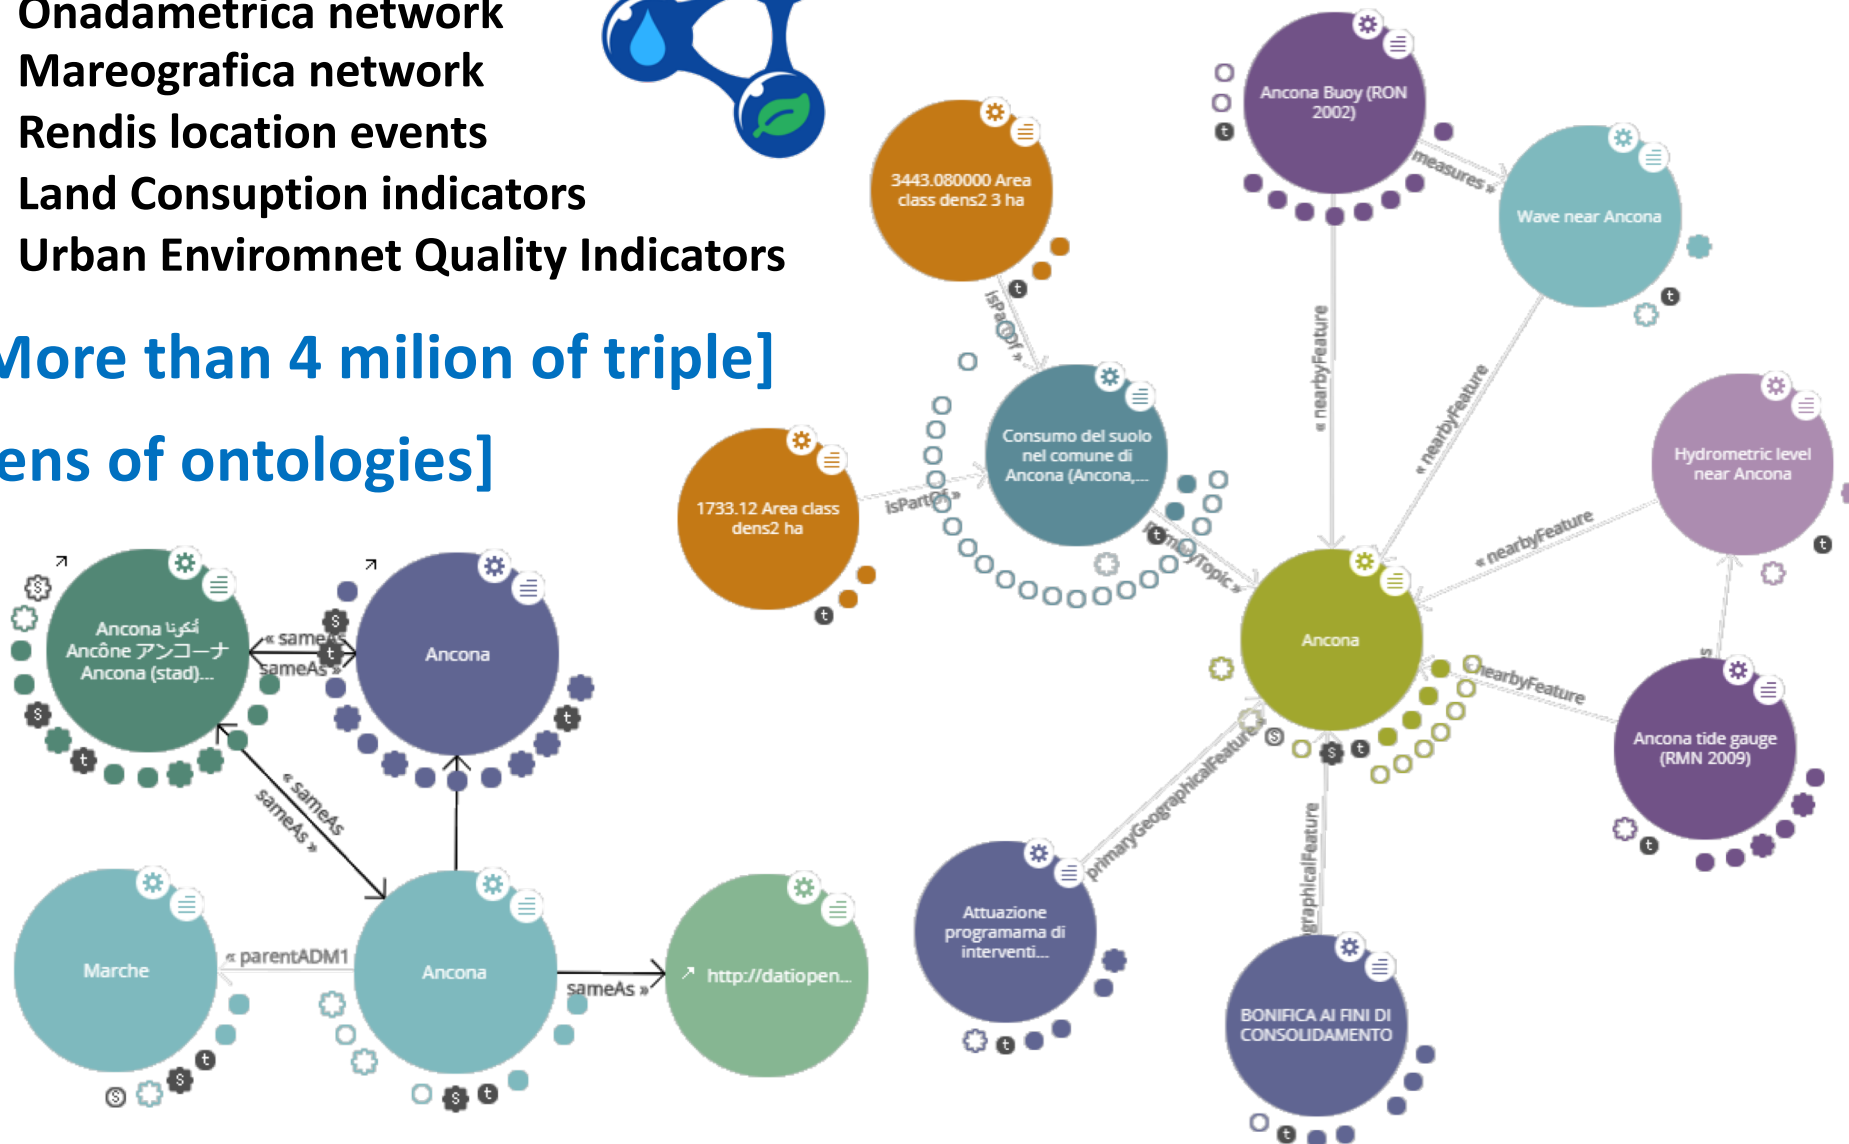

[More than 4 milion of triple]

[tens of ontologies]