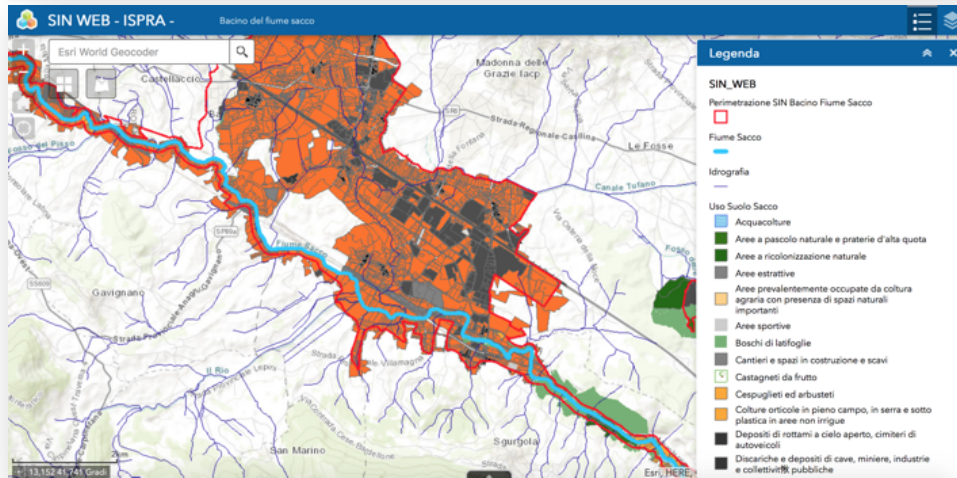

Web Application/platform

National contamination sites Applications