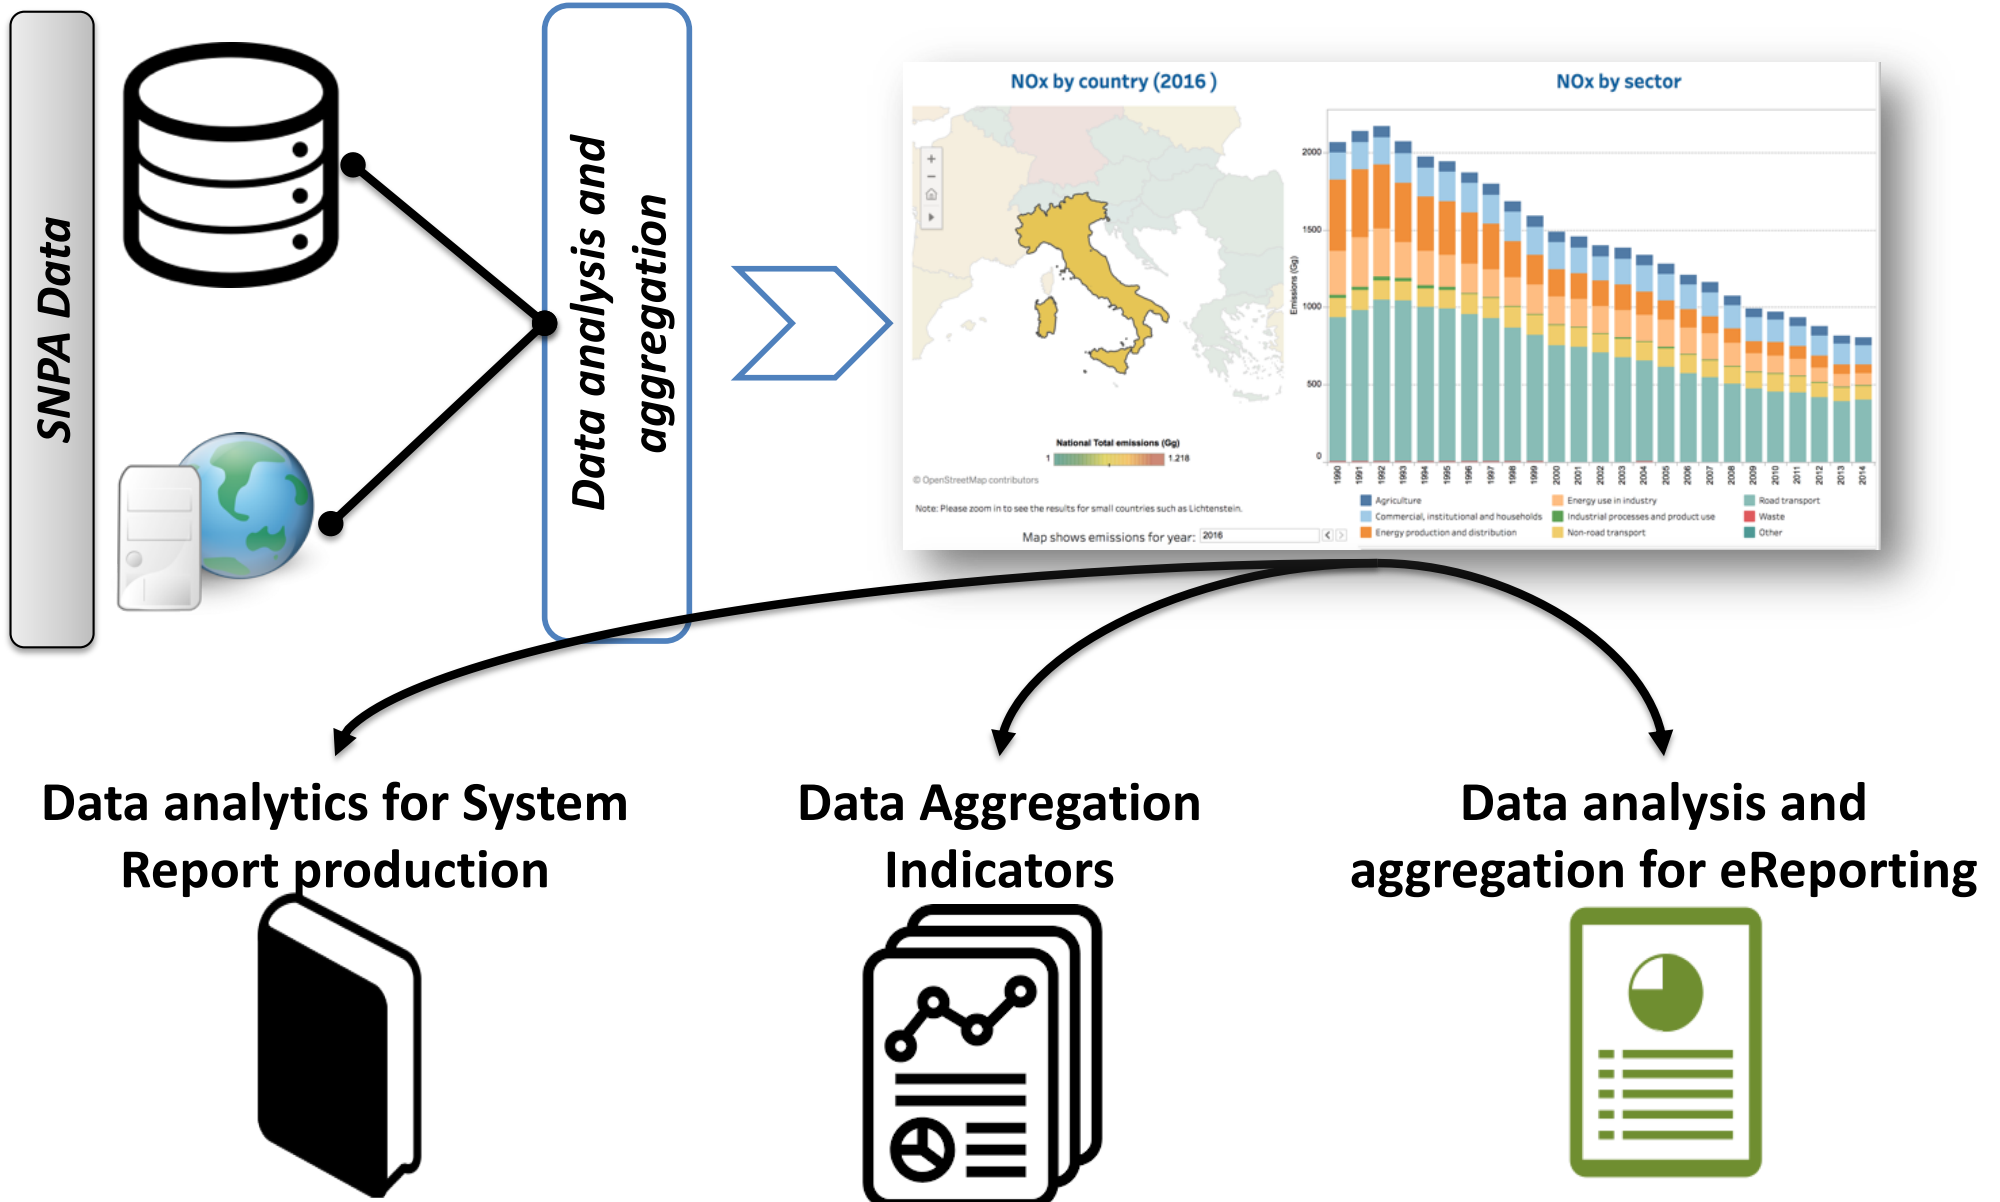

5 Linked Open Data
Datasets published

36 Utility services for
mobile or web
application

Data Management diagramm

SINA internal Information System

i.g. Urban quality indicators i.g.Environmental Status indicators Es. Water Framework Directive

Dataset B

FEATURES STATO INFO

REGIONI	STATO	
Piemonte	RIAPERTO	
Umbria	RIAPERTO	
Marche	RIAPERTO	
Lazio	APPROVATO	✎
Abruzzo	APPROVATO	✎
Molise	RIAPERTO	
Campania	RIAPERTO	
Puglia	RIAPERTO	
Basilicata	IN COMPILAZIONE	
Calabria	APPROVATO	✎
Sicilia	RIAPERTO	
Valle d'Aosta	RIAPERTO	
Sardegna	APPROVATO	✎
Lombardia	RIAPERTO	
Provincia Autonoma Bolzano	ESPORTATO	✎
Provincia Autonoma Trento	APPROVATO	✎
Veneto	RIAPERTO	
Friuli Venezia-Giulia	RIAPERTO	
Liguria	RIAPERTO	
Emilia-Romagna	RIAPERTO	

National datasets management on the Mareografica Network

➤ Real-Time packages on 36 stations

➤ Every 10 second on Idrometric level

➤ Every 10 minute on Wind (direction and velocity)

➤ Every 1 hour on Temperature, humidity and pressure

[More than 3 milion of records per year]

LOD Platform

5 datasets management:

- Onadametrica network
- Mareografica network
- Rendis location events
- Land Consumption indicators
- Urban Enviromnet Quality Indicators